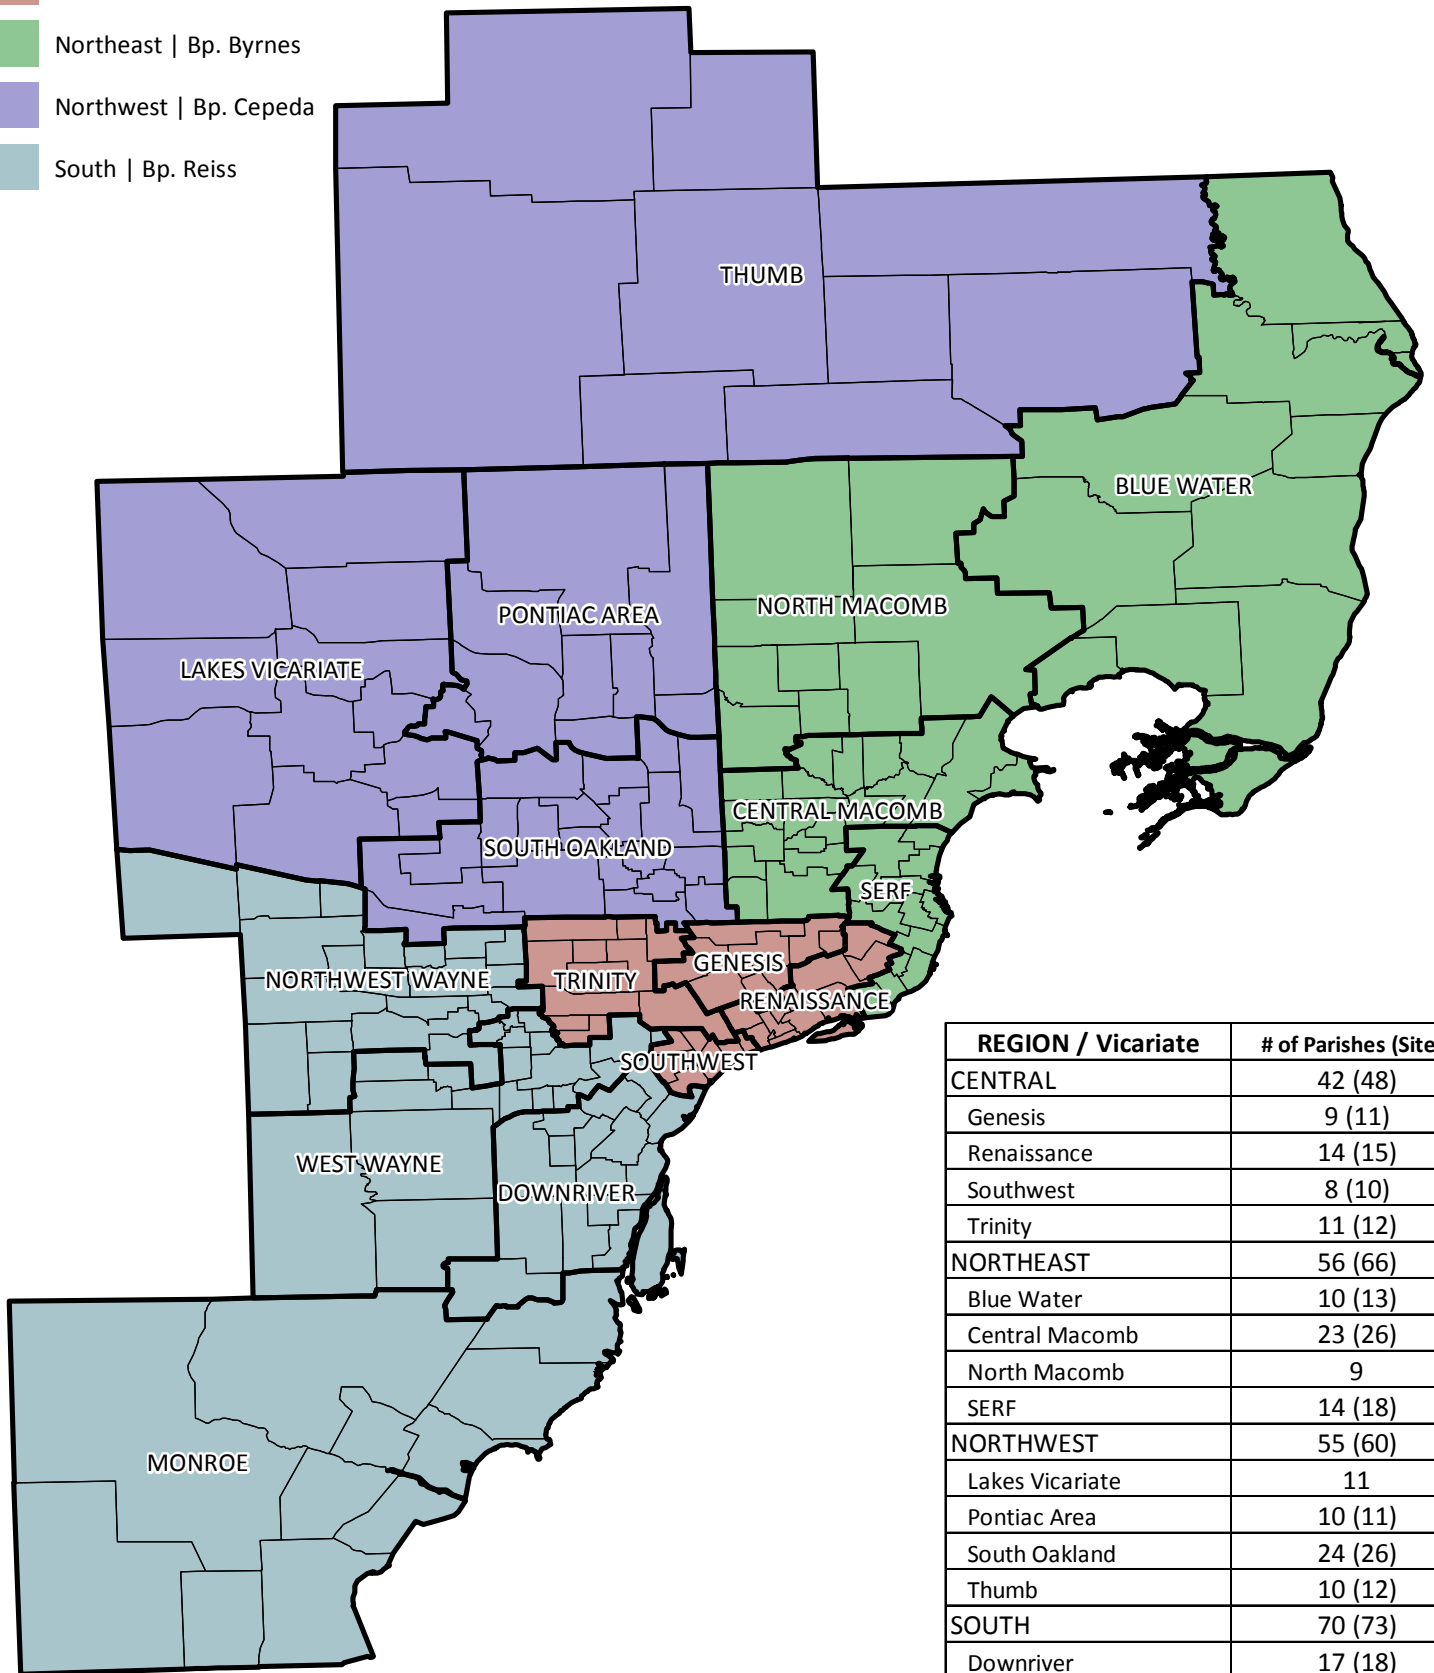

Region | Bishop

Archdiocese of Detroit Vicariate Alignment

- Central | Bp. Hanchon
- Northeast | Bp. Byrnes
- Northwest | Bp. Cepeda
- South | Bp. Reiss

REGION / Vicariate	# of Parishes (Sites)
CENTRAL	42 (48)
Genesis	9 (11)
Renaissance	14 (15)
Southwest	8 (10)
Trinity	11 (12)
NORTHEAST	56 (66)
Blue Water	10 (13)
Central Macomb	23 (26)
North Macomb	9
SERF	14 (18)
NORTHWEST	55 (60)
Lakes Vicariate	11
Pontiac Area	10 (11)
South Oakland	24 (26)
Thumb	10 (12)
SOUTH	70 (73)
Downriver	17 (18)
Monroe	11 (13)
Northwest Wayne	21
West Wayne	21